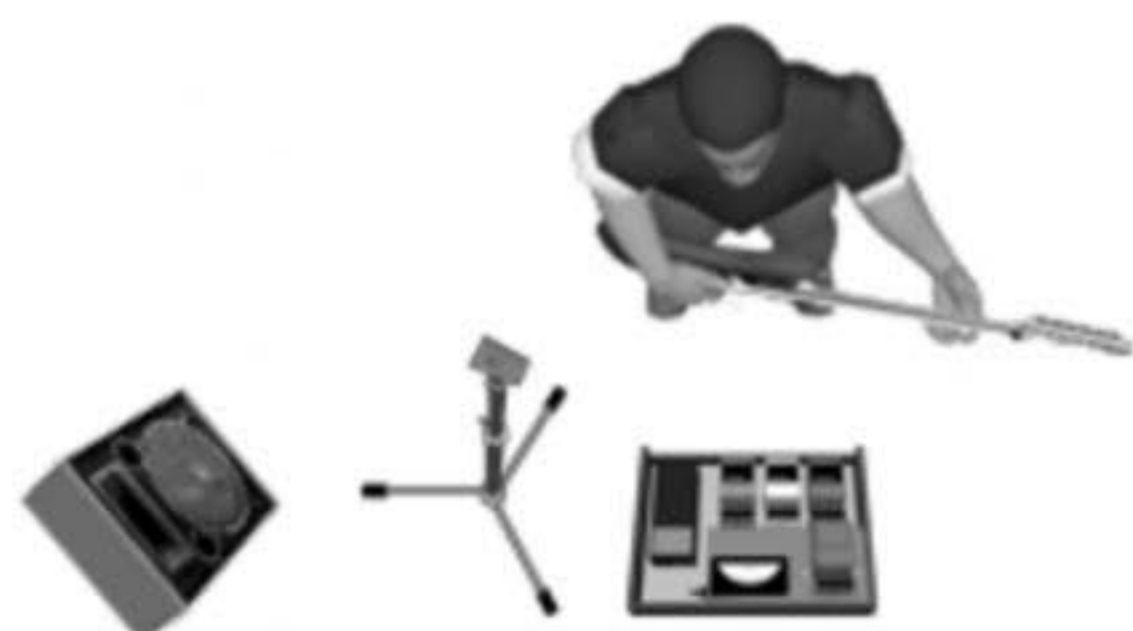

AUDIO RIOT 6-PIECE

Male Lead: Dan
Female Lead: Gillian
Bass: Guillermo
Guitar: Pliny
Drums: JP
Keys: Steph

Guitar

Gillian

Dan

Bass

1. Kick
2. Snare
3. Rack Tom
4. Floor Tom
5. Overhead
6. Bass (Direct)
7. Guitar (Direct)
8. Keys (Direct)
9. Tracks